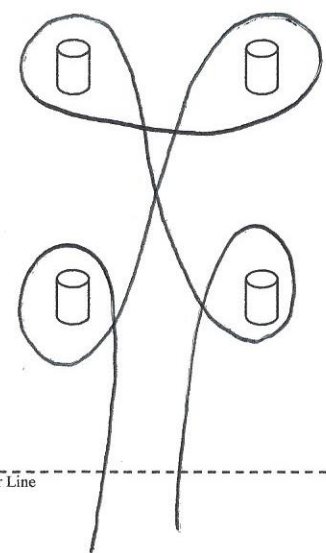

Arizona Keyhole

Left or right hand pattern may be used.

Turn-N-Burn

Left or right hand pattern may be used.

2 Barrel Cow Horse

Pattern can only be run in one direction.

Bi-Rangle

Left or right hand pattern may be used.

Speed Barrels

Left or right hand pattern may be used.

Cat's Cradle

Left or right hand pattern may be used.

Barrel Race

Left or right hand pattern may be used.

Four Leaf Clover

Left or right hand pattern may be used.