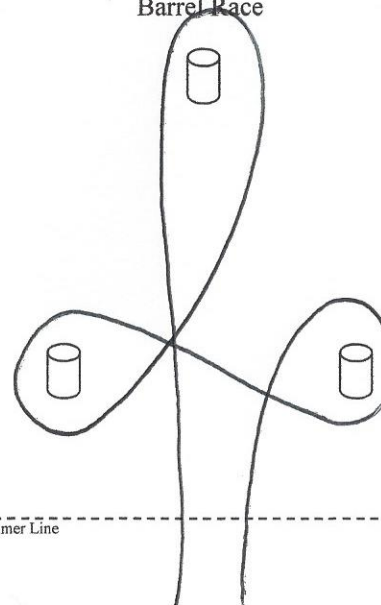

Arizona Keyhole

Left or right hand pattern may be used.

Turn-N-Burn

Left or right hand pattern may be used.

2 Barrel Cow Horse

Pattern can only be run in one direction.

Bi-Rangle

Left or right hand pattern may be used.

Speed Barrels

Left or right hand pattern may be used.

Cat's Cradle

Left or right hand pattern may be used.

Barrel Race

Left or right hand pattern may be used.

Four Leaf Clover

Left or right hand pattern may be used.