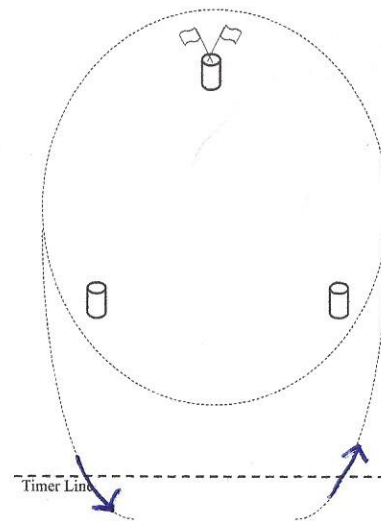

Keyhole

Left or right hand pattern may be used.

Pole Bending

Left or right hand pattern may be used.

Tailspin

Left or right hand pattern may be used.

Turn-N-Burn

Left or right hand pattern may be used.

Crazy 8

Left or right hand pattern may be used.

Barrel Race

Left or right hand pattern may be used.

Flag Race

Left or right hand pattern may be used.
Run around outside of barrels to flag, pick up flag, run back around all barrels & put flag back.

Extended Barrels

Left or right hand pattern may be used.