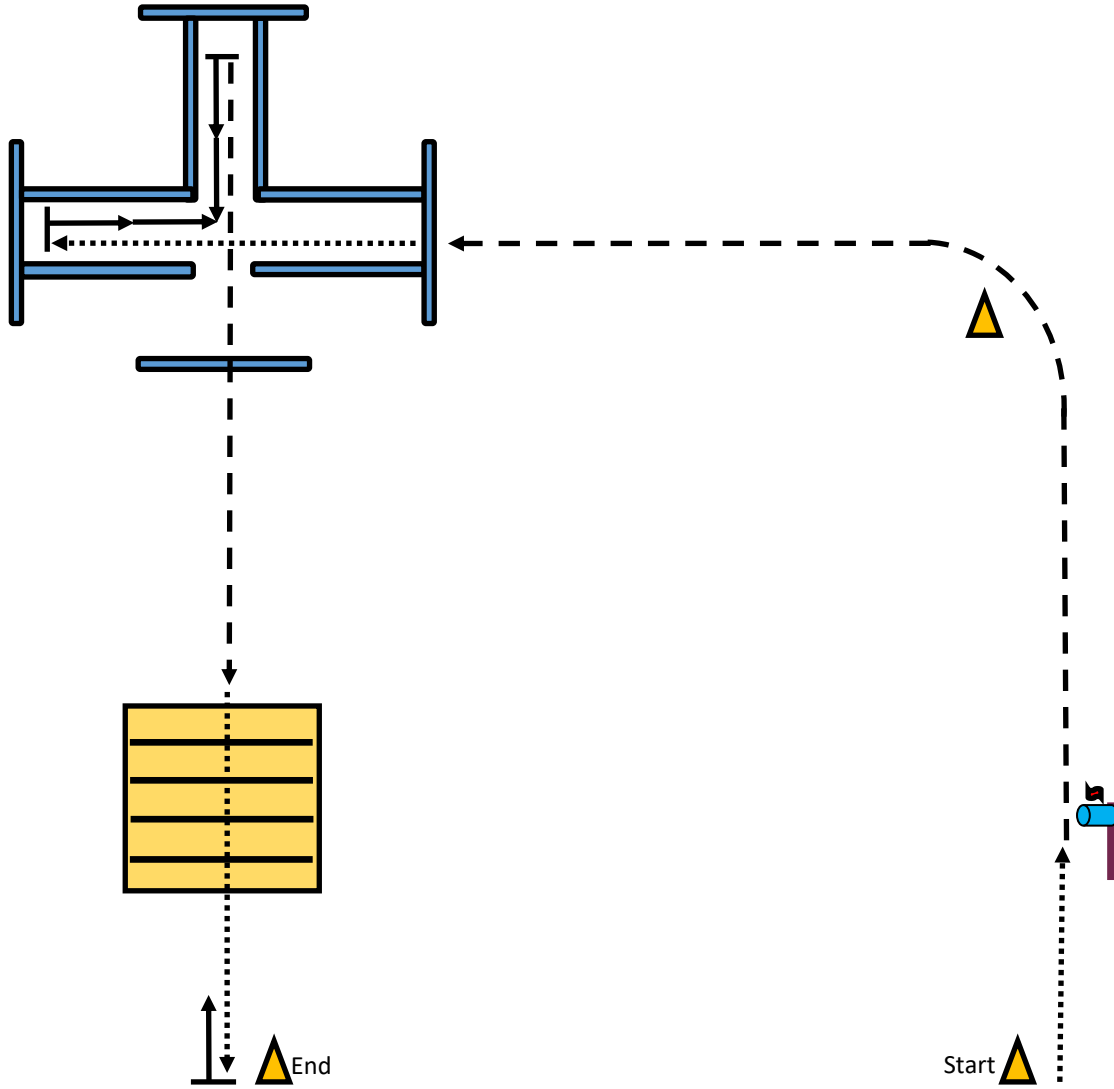

## Trail Pattern (W/T)

Green Horse, W/T Youth & W/T Adult - Classes: 10, 14 & 15

1. Acknowledge Judge to start
2. Walk to Mailbox & Show Judge Mail
3. Trot/Jog around Cone & to Pole Chute
4. Walk into Pole Chute
5. Back to center & back to top of Chute

6. Trot out of Chute, Over Pole & to the Bridge
7. Walk over Bridge
8. Walk to Cone, Halt & Back 3 Steps
9. Acknowledge Judge for dismissal