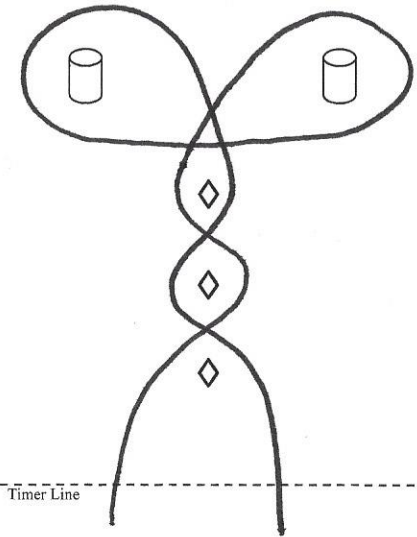

Arizona Keyhole

Timer Line

Left or right hand pattern may be used.

Stakes Race

Timer Line

Left or right hand pattern may be used.

Figure 8 Stakes

Timer Line

Left or right hand pattern may be used.

Turn-N-Burn

Timer Line

Left or right hand pattern may be used.

Water Race

Timer Line

Left or right hand pattern may be used.

Barrel Back Thru

Timer Line

Left or right hand pattern may be used.

Barrel Race

Timer Line

Left or right hand pattern may be used.

Twister

Timer Line

Left or right hand pattern may be used.