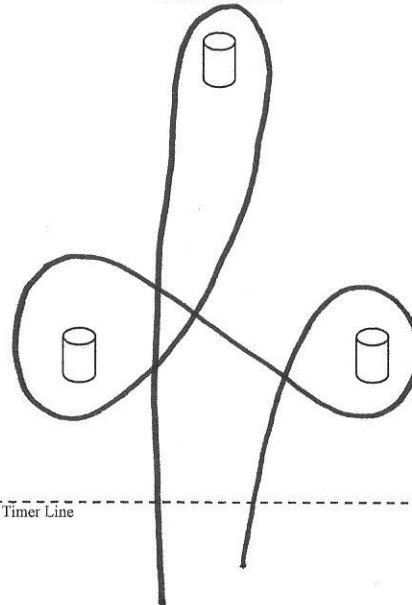

Arizona Keyhole

Timer Line

Left or right hand pattern may be used.

Stakes Race

Timer Line

Left or right hand pattern may be used.

Figure 8 Stakes

Timer Line

Left or right hand pattern may be used.

Turn-N-Burn

Timer Line

Left or right hand pattern may be used.

Water Race

Timer Line

Left or right hand pattern may be used.

Barrel Back Thru

Timer Line

Left or right hand pattern may be used.

Barrel Race

Timer Line

Left or right hand pattern may be used.

Twister

Timer Line

Left or right hand pattern may be used.