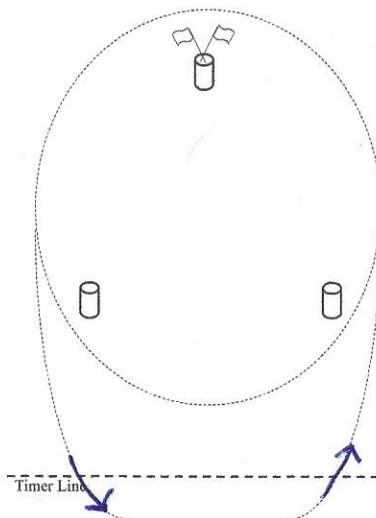

Keyhole

Left or right hand pattern may be used.

Pole Bending

Left or right hand pattern may be used.

Tailspin

Left or right hand pattern may be used.

Turn-N-Burn

Left or right hand pattern may be used.

Crazy 8

Left or right hand pattern may be used.

Barrel Race

Left or right hand pattern may be used.

Flag Race

Left or right hand pattern may be used.
Run around outside of barrels to flag, pick up flag, run back around all barrels & put flag back.

Extended Barrels

Left or right hand pattern may be used.