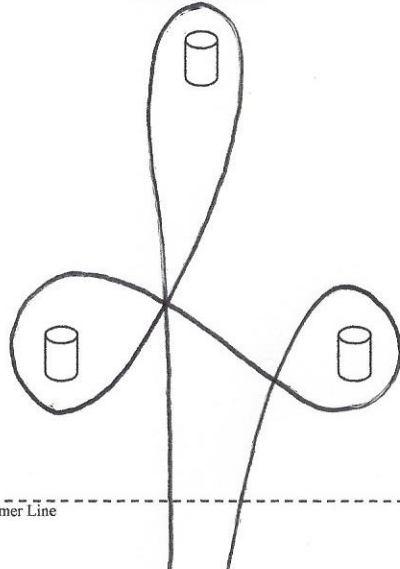

Keyhole

Left or right hand pattern may be used.

Pole Bending

Left or right hand pattern may be used.

Ball Drop

Left or right hand pattern may be used. Run to bucket & drop tennis ball in & run back.

Turn-N-Burn

Left or right hand pattern may be used.

Big O

Left or right hand pattern may be used.

Barrel Race

Left or right hand pattern may be used.

Big M

Left or right hand pattern may be used.

Hour Glass

Left or right hand pattern may be used.