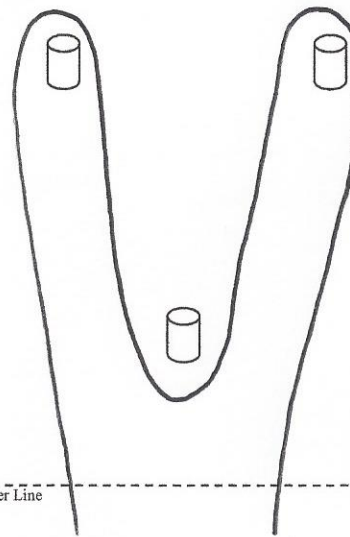

Keyhole

Left or right hand pattern may be used.

Pole Bending

Left or right hand pattern may be used.

Ball Drop

Left or right hand pattern may be used. Run to bucket & drop tennis ball in & run back.

Turn-N-Burn

Left or right hand pattern may be used.

Big O

Left or right hand pattern may be used.

Barrel Race

Left or right hand pattern may be used.

Big M

Left or right hand pattern may be used.

Hour Glass

Left or right hand pattern may be used.