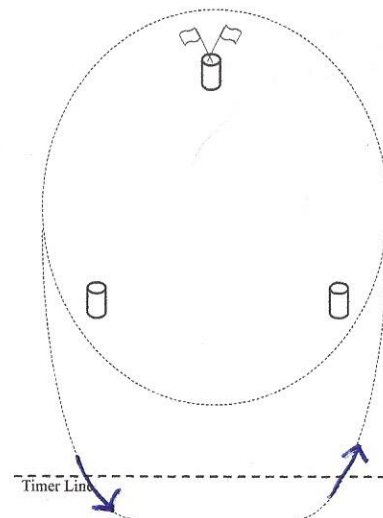

Keyhole

Left or right hand pattern may be used.

Pole Bending

Left or right hand pattern may be used.

Tailspin

Left or right hand pattern may be used.

Turn-N-Burn

Left or right hand pattern may be used.

Crazy 8

Left or right hand pattern may be used.

Barrel Race

Left or right hand pattern may be used.

Flag Race

Left or right hand pattern may be used.  
Run around outside of barrels to flag, pick up flag, run back around all barrels & put flag back.

Extended Barrels

Left or right hand pattern may be used.