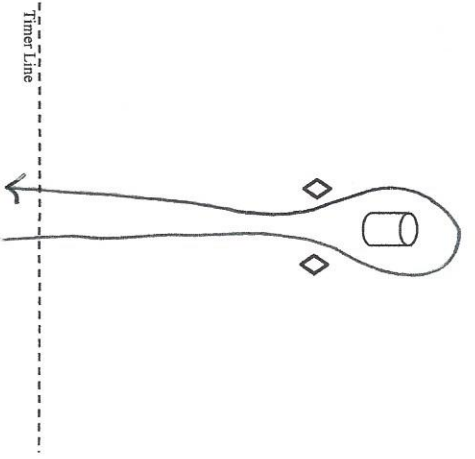

Keyhole

Left or right hand pattern may be used.

Pole Bending

Left or right hand pattern may be used.

2 Pole Run

May only be run in one direction.

Turn-N-Burn

Left or right hand pattern may be used.

Crazy 8

Left or right hand pattern may be used.

Barrel Race

Left or right hand pattern may be used.

Turning T

Left or right hand pattern may be used.

Boot Lace

Left or right hand pattern may be used.