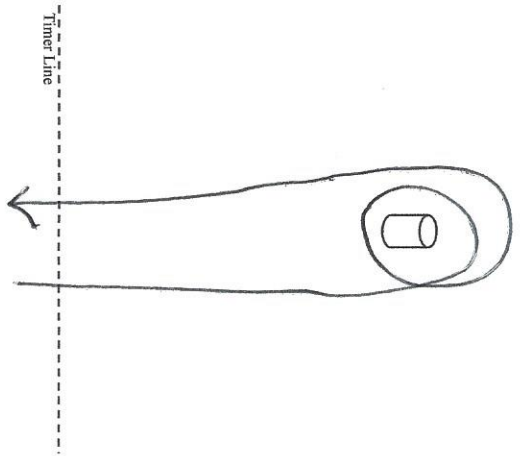

Keyhole

Left or right hand pattern may be used.

Pole Bending

Left or right hand pattern may be used.

2 Pole Run

May only be run in one direction.

Turn-N-Burn

Left or right hand pattern may be used.

Crazy 8

Left or right hand pattern may be used.

Barrel Race

Left or right hand pattern may be used.

Turning T

Left or right hand pattern may be used.

Boot Lace

Left or right hand pattern may be used.