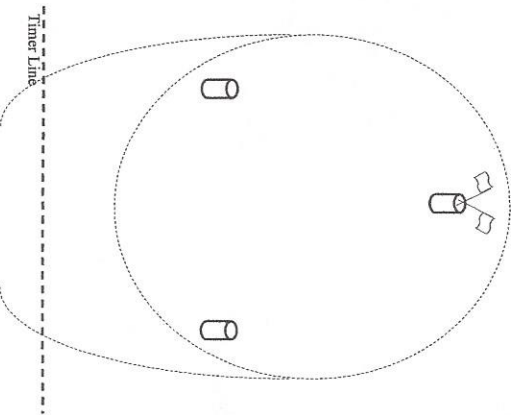

Keyhole

Left or right hand pattern may be used.

Pole Bending

Left or right hand pattern may be used.

Tail Spin

Left or right hand pattern may be used.

Turn-N-Burn

Left or right hand pattern may be used.

Bowie

Left or right hand pattern may be used.

Barrel Race

Left or right hand pattern may be used.

Flag Race

Left or right hand pattern may be used.
Run around outside of barrels to flag, pick up flag, run back around all barrels & put flag back.

Scramble

Left or right hand pattern may be used.