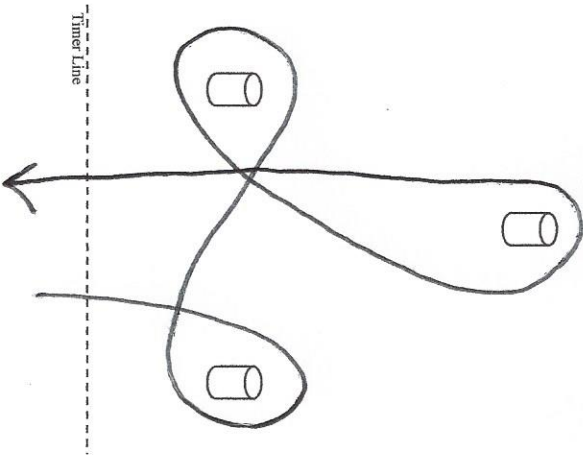

Keyhole

Left or right hand pattern may be used.

Pole Bending

Left or right hand pattern may be used.

Cupid's Arrow

Left or right hand pattern may be used.

Turn-N-Burn

Left or right hand pattern may be used.

Water Race

Left or right hand pattern may be used. Fill cup at barrel. Must have water in cup when cross the timer line.

Barrel Race

Left or right hand pattern may be used.

Extended Barrels

Left or right hand pattern may be used.

Bend & Jump

You must start on the right hand side.