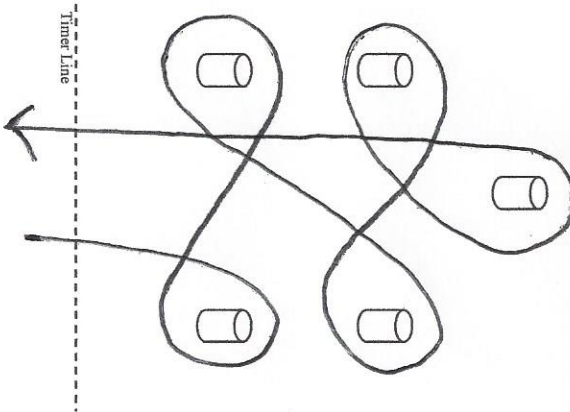

Keyhole

Left or right hand pattern may be used.

Pole Bending

Left or right hand pattern may be used.

Cupid's Arrow

Left or right hand pattern may be used.

Turn-N-Burn

Left or right hand pattern may be used.

Water Race

Left or right hand pattern may be used. Fill cup at barrel. Must have water in cup when cross the timer line.

Barrel Race

Left or right hand pattern may be used.

Extended Barrels

Left or right hand pattern may be used.

Bend & Jump

You must start on the right hand side.