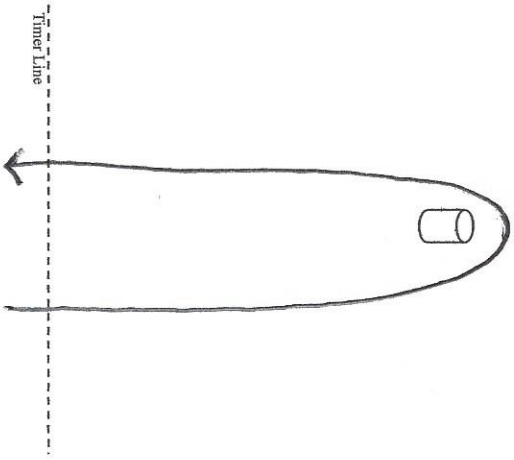

Keyhole

Left or right hand pattern may be used.

Pole Bending

Left or right hand pattern may be used.

Cupid's Arrow

Left or right hand pattern may be used.

Turn-N-Burn

Left or right hand pattern may be used.

Water Race

Left or right hand pattern may be used. Fill cup at barrel. Must have water in cup when cross the timer line.

Barrel Race

Left or right hand pattern may be used.

Extended Barrels

Left or right hand pattern may be used.