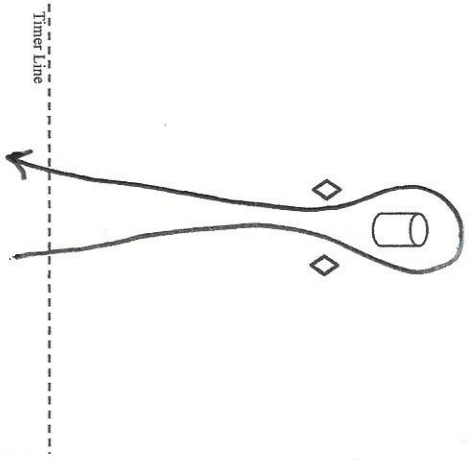

Keyhole

Left or right hand pattern may be used.

Pole Bending

Left or right hand pattern may be used.

Cupid's Arrow

Left or right hand pattern may be used.

Turn-N-Burn

Left or right hand pattern may be used.

Water Race

Left or right hand pattern may be used. Fill cup at barrel. Must have water in cup when cross the timer line.

Barrel Race

Left or right hand pattern may be used.

Extended Barrels

Left or right hand pattern may be used.

Bend & Jump

You must start on the right hand side.