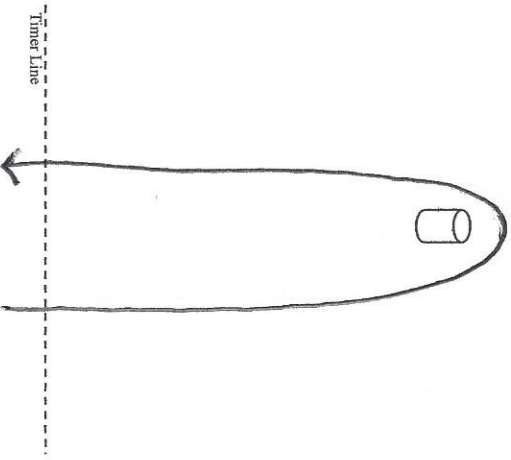

Keyhole

Left or right hand pattern may be used.

Pole Bending

Left or right hand pattern may be used.

Cupid's Arrow

Left or right hand pattern may be used.

Turn-N-Burn

Left or right hand pattern may be used.

Water Race

Left or right hand pattern may be used. Fill cup at barrel. Must have water in cup when cross the timer line.

Barrel Race

Left or right hand pattern may be used.

Extended Barrels

Left or right hand pattern may be used.