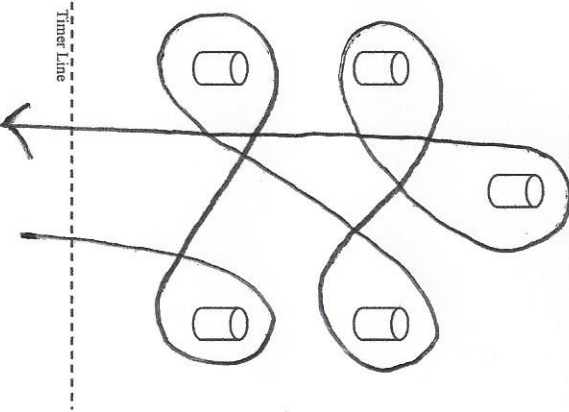

Keyhole

Left or right hand pattern may be used.

Pole Bending

Left or right hand pattern may be used.

Cupid's Arrow

Left or right hand pattern may be used.

Turn-N-Burn

Left or right hand pattern may be used.

Water Race

Left or right hand pattern may be used. Fill cup at barrel. Must have water in cup when cross the timer line.

Barrel Race

Left or right hand pattern may be used.

Extended Barrels

Left or right hand pattern may be used.

Bend & Jump

You must start on the right hand side.