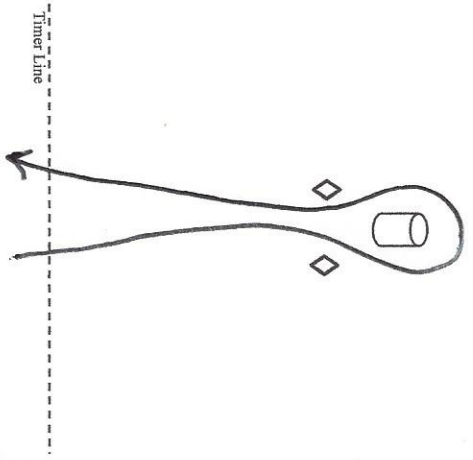

Keyhole

Left or right hand pattern may be used.

Pole Bending

Left or right hand pattern may be used.

Cupid's Arrow

Left or right hand pattern may be used.

Turn-N-Burn

Left or right hand pattern may be used.

Water Race

Left or right hand pattern may be used. Fill cup at barrel. Must have water in cup when cross the timer line.

Barrel Race

Left or right hand pattern may be used.

Extended Barrels

Left or right hand pattern may be used.

Bend & Jump

You must start on the right hand side.