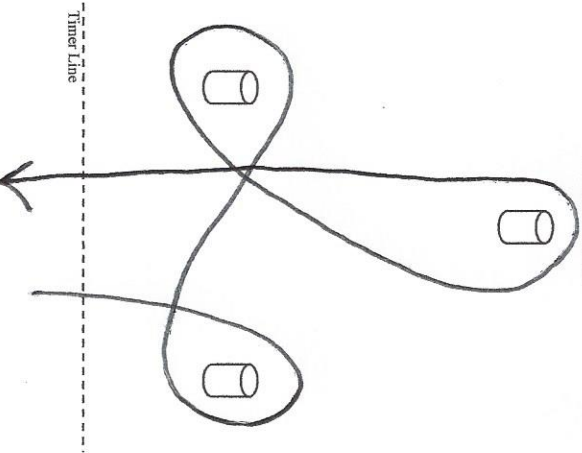

Keyhole

Left or right hand pattern may be used.

Pole Bending

Left or right hand pattern may be used.

Cupid's Arrow

Left or right hand pattern may be used.

Turn-N-Burn

Left or right hand pattern may be used.

Water Race

Left or right hand pattern may be used. Fill cup at barrel. Must have water in cup when cross the timer line.

Barrel Race

Left or right hand pattern may be used.

Extended Barrels

Left or right hand pattern may be used.

Bend & Jump

You must start on the right hand side.